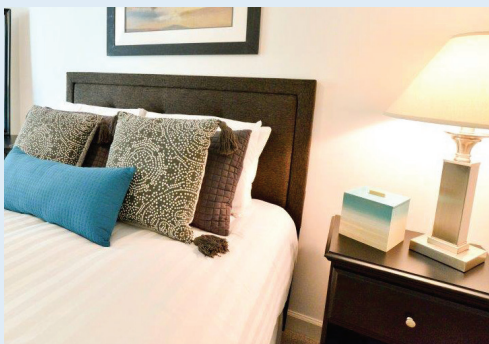

FSI
FURNITURE SERVICES INC.

FURNITURE PACKAGES

Reedy

Ashley

Congaree

Call us at
Charleston 843.747.5223
Greenville 864.297.3605
Columbia 803.754.8241

Email us at
charlestoncsr@fsirentals.com
greenvillecsr@fsirentals.com
columbiacsr@fsirentals.com

FSIRentalFurniture.com

FSI
FURNITURE SERVICES INC.

Rental Packages

FURNITURE PACKAGES

	1 BEDROOM	2 BEDROOM	3 BEDROOM
Reedy	\$320	\$385	\$445
Ashley	\$310	\$365	\$435
Congaree	\$285	\$350	\$415
Manager's Special	\$195	\$235	\$275

Manager's Special styles vary upon current inventory.

Included in Furniture Packages

Sofa, Chair, Coffee Table, End Table, Lamp, Dining Room Table, Four Chairs, Mattress, Box Springs, Frame, Headboard, Dresser, Mirror, Lamp, Nightstand. Prints included in all packages except Manager's Special.